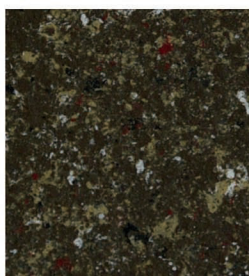

# 22 STONE-FLECKS ULTRA COLORS

572 White Vein

332 Landslide

138 Fossil

199 Granite

285 Cliff

198 Charcoal

277 Beach Sand

815 Galena

005 Fieldstone

829 Java

736 Desert Bone

194 Sandstone

705 Midnight Sky

251 Clay

651 Almond Crust

708 Telluride

068 River Rock

169 Limestone

118 Yukon

067 Muir Woods

109 Castlerock

103 Dover

\*All monitors and printers vary, results may display colors different.