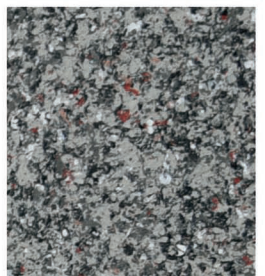

# 22 STONE-FLECKS ULTRA COLORS

572 White Vein

332 Landslide

138 Fossil

199 Granite

285 Cliff

198 Charcoal

277 Beach Sand

815 Galena

005 Fieldstone

829 Java

736 Desert Bone

194 Sandstone

705 Midnight Sky

251 Clay

651 Almond Crust

708 Telluride

068 River Rock

169 Limestone

118 Yukon

067 Muir Woods

109 Castlerock

103 Dover

\*All monitors and printers vary, results may display colors different.