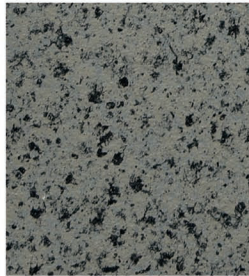

# 22 STONE-FLECKS ULTRA COLORS

572 White Vein

332 Landslide

138 Fossil

199 Granite

285 Cliff

198 Charcoal

277 Beach Sand

815 Galena

005 Fieldstone

829 Java

736 Desert Bone

194 Sandstone

705 Midnight Sky

251 Clay

651 Almond Crust

708 Telluride

068 River Rock

169 Limestone

118 Yukon

067 Muir Woods

109 Castlerock

103 Dover

\*All monitors and printers vary, results may display colors different.