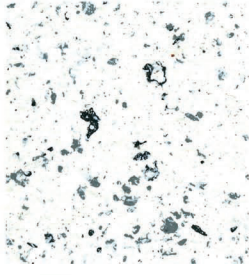

# 22 STONE-FLECKS ULTRA COLORS

572 White Vein

332 Landslide

138 Fossil

199 Granite

285 Cliff

198 Charcoal

277 Beach Sand